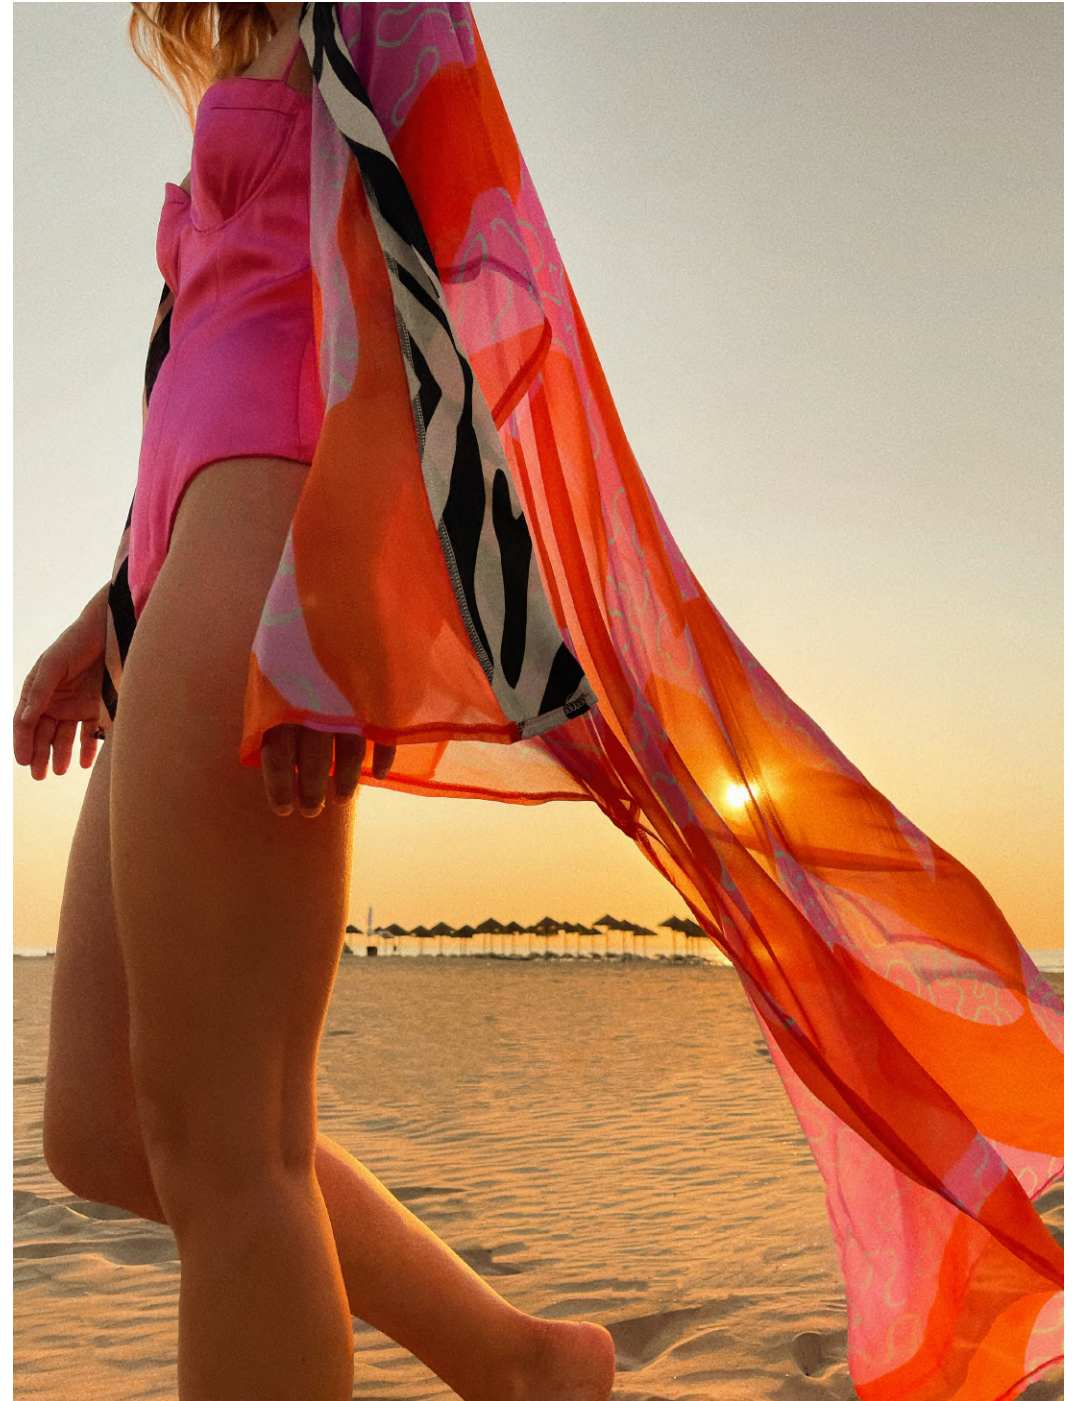

by **MORGANA** ITALY

SPRING SUMMER SS23

---

CAFTAN - MS3C79 - P5 | All Prints

CAFTAN - MS3C115 - P5 | All prints

CAFTAN - MS3C38 - P2 | All Prints

SPRING SUMMER SS23

CAFTAN - MS3C78 - U | UNIC